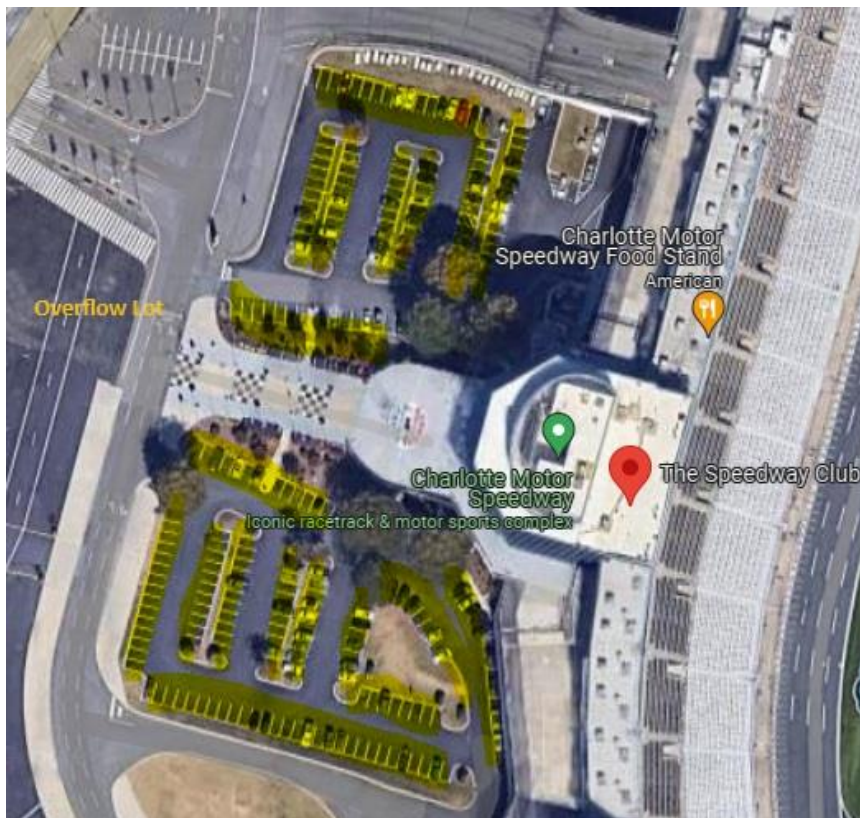

Directions to the Speedway Club

5555 Concord Pkwy S., Concord, NC 28077

(704) 454-1441

Turn left on Bruton Smith Blvd./Concord Mills Blvd. from hotel

At the dead-end, enter into the Charlotte Motor Speedway

Park in any highlighted spots

Enter the building through valet under the row of flags.

Proceed to the 5th floor